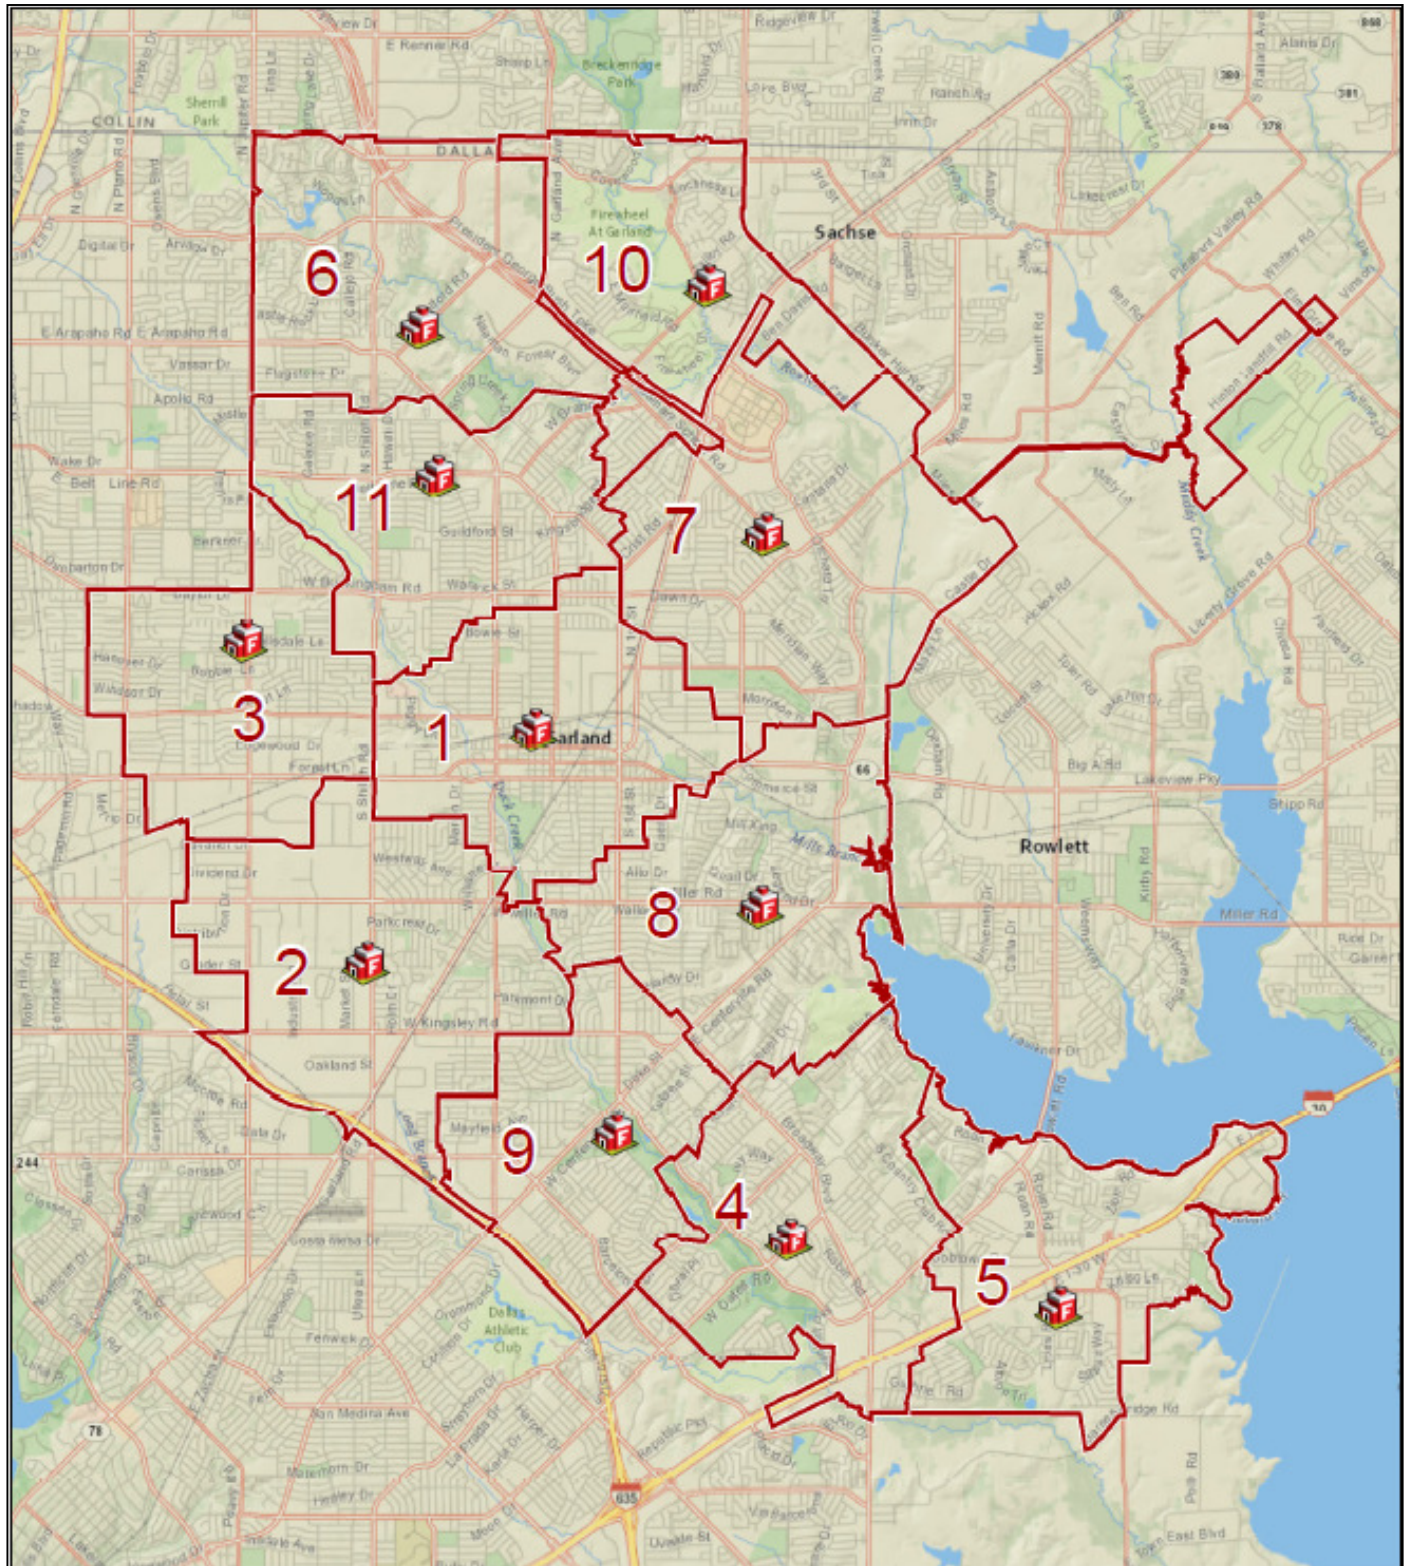

Garland Radio Amateur Civil Emergency Service

Garland Amateur Radio Emergency Service

Garland Fire Districts

Battalion 1 HQ at Station 1 | Battalion 2 HQ at Station 9