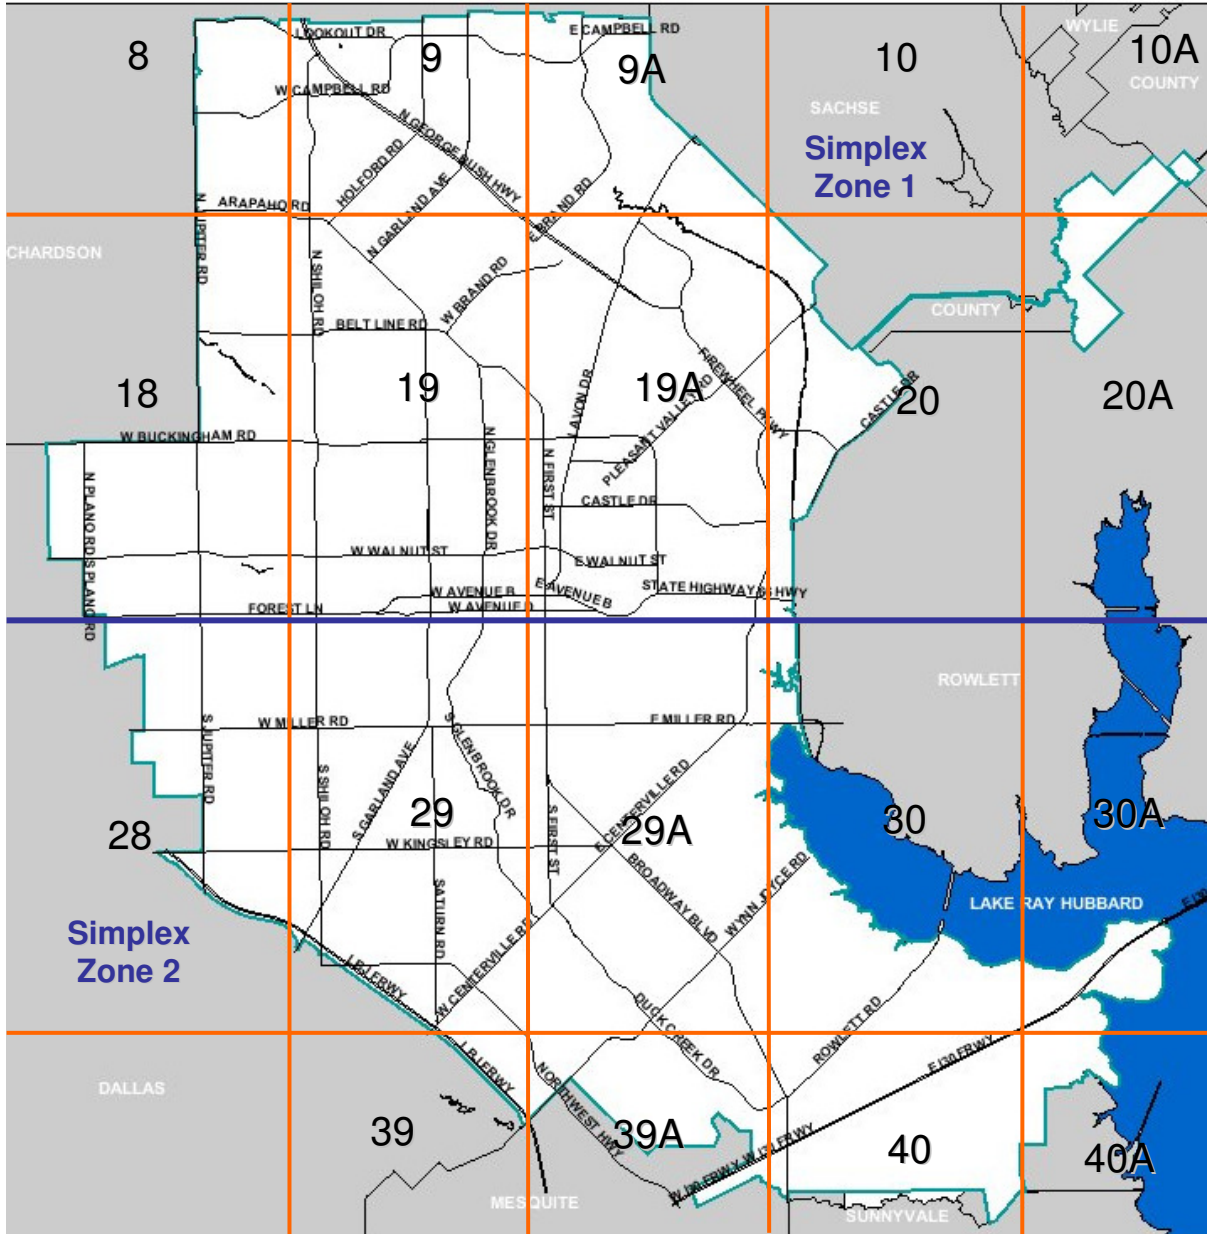

Garland Radio Amateur Civil Emergency Service Garland Amateur Radio Emergency Service

Garland MAPSCO Grids & Simplex Zones

Major MAPSCO Grids Simplex Zones

**Garland Fire Battalion District 1 and 2
are the same as Zones 1 and 2**